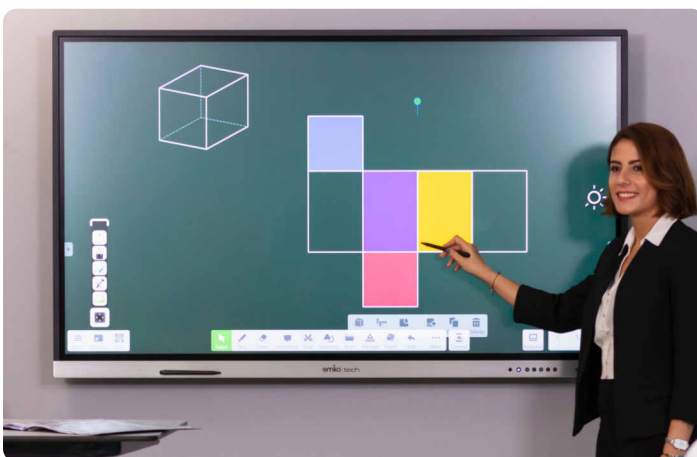

emko | tech
NOVA S

NEW GENERATION INTERACTIVE SCREEN

Discover many different, effective ways to engage your audience. Emkotech's most advanced, highest performance interactive screen Emkotech Nova S offers an unforgettable teaching experience with many new features and tools. Filled with brand new features that support teaching and learning, Emkotech Nova S offers you the solution you need to add value to your presentations and encourage collaboration in the classroom or in the meeting rooms.

Lessons are now much more enjoyable and educational

More sensitive. More realistic.

Emkotech Nova S offers a more realistic typing and touch experience than ever before thanks to the **innovative touch technology** we use in Emkotech Nova S, the **1mm distance** between the touch panel and the front glass, the low response time and the high refresh rate of the panel.

Your interactive screen is always up to date!

With **OTA (Over-the-air)** updates, Emkotech Nova S is always up to date. You can easily perform hardware and software updates.

emko | tech
INTERACTIVE SCREENS & INNOVATIVE SOLUTIONS

Exciting features

The helpful educational tools provided with your interactive screen will enhance your productivity. You can easily access various educational tools from anywhere on your screen with a single click. Some of the included tools are stopwatch, spotlight, screen freezing, screen locking with QR code, screen recording, screen sharing, on-screen writing, screen on-off schedule setting, AirClass voting system. Minimize eye strain with the integrated blue light filter. With two smart pen included, you can define different colors on the pens and write in two different colors at the same time.