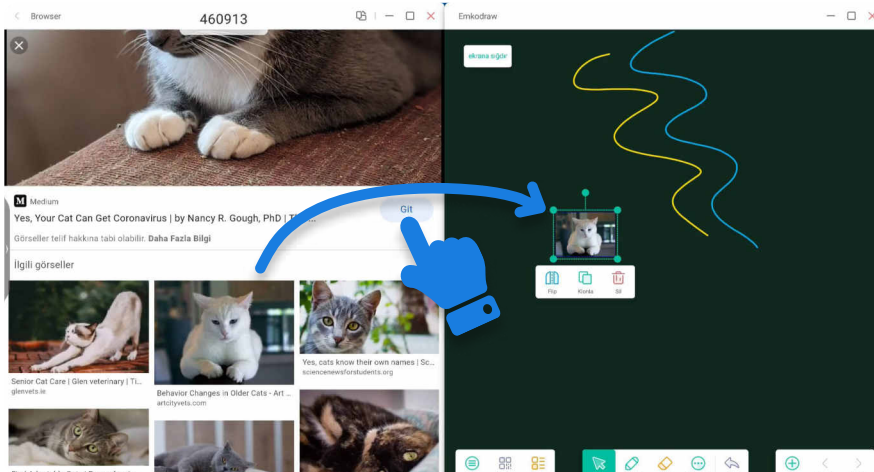

Lessons are now much more enjoyable and educational

More sensitive. More realistic.

Emkotech Nova S offers a more realistic typing and touch experience than ever before thanks to the **innovative touch technology** we use in Emkotech Nova S, the **1mm distance** between the touch panel and the front glass, the low response time and the high refresh rate of the panel.

Your interactive screen is always up to date!

With **OTA (Over-the-air)** updates, Emkotech Nova S is always up to date. You can easily perform hardware and software updates.

emko | tech
INTERACTIVE SCREENS & INNOVATIVE SOLUTIONS

Exciting features

The helpful educational tools provided with your interactive screen will enhance your productivity. You can easily access various educational tools from anywhere on your screen with a single click. Some of the included tools are stopwatch, spotlight, screen freezing, screen locking with QR code, screen recording, screen sharing, on-screen writing, screen on-off schedule setting, AirClass voting system. Minimize eye strain with the integrated blue light filter. With two smart pen included, you can define different colors on the pens and write in two different colors at the same time.

Drag and drop!

Use two apps at the same time, side by side, with the new Android interface. Drag and drop the images you find online into your Emkodraw drawing application and use them immediately.