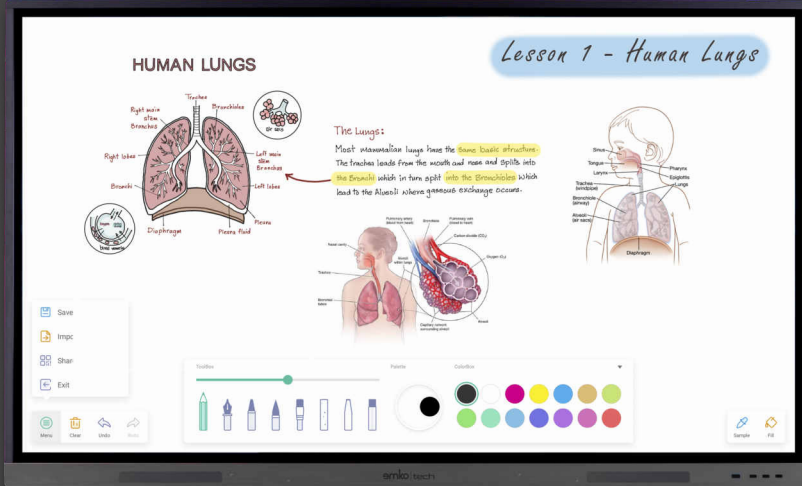

Emkotech GO⁺ offers ideal solutions for both your workplaces and your classrooms with its 4K Ultra HD resolution display and touch panel technology that enables multi-touch. With built-in Android and optional Windows OPS computer (plug-in computer) support, you can start using your interactive screen immediately without the need for an external computer.

Essential solutions for your success

User friendly and effective

With the easy-to-use interface of Windows 10 and Android module, start using the Emkotech GO⁺ without any difficulty*. Increase your productivity with the user-friendly interactive screen software solutions we offer with Emkotech GO⁺. With **20 finger multi-touch** feature, 20 people can use the Emkotech GO⁺ at the same time.

*Windows 10 OPS PC sold separately.

Practical education tools

Your lessons and presentations become more efficient with our interactive screen's **built-in practical education tools and programs** that come with our Emkotech interactive screens. With its easy to learn, intuitive user interface, Emkotech GO⁺ offers great teaching experience to its users.

Quality, long-lasting panel

With its **4K Ultra HD resolution screen** and **anti-glare tempered front glass**, your interactive screen always provides clear and realistic images. With a panel life of **50,000 hours**, your interactive screen provides years of trouble free use.